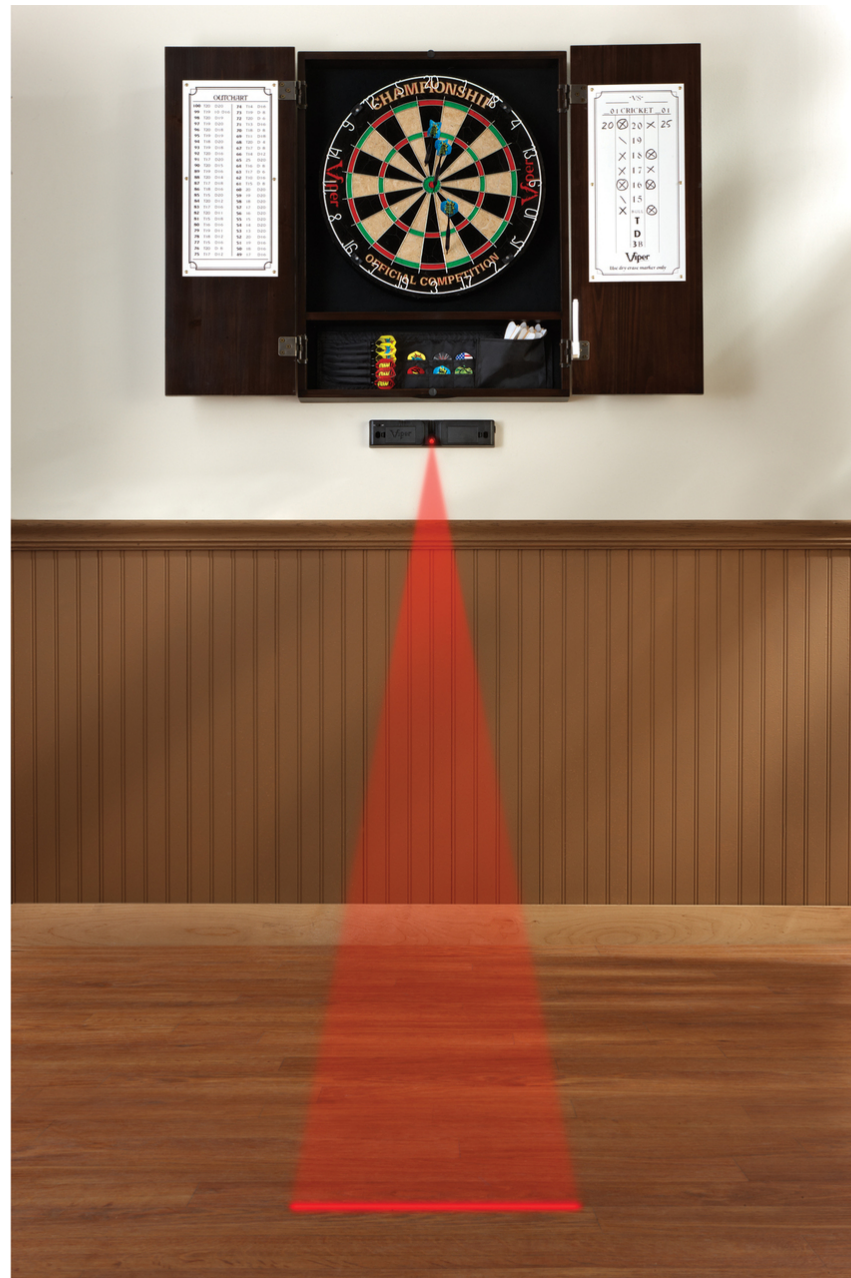

VIPER LASER DART LINE

\$24.99

The latest high tech innovation in dart throw lines is here in the Viper Laser Dart Throw Line! Never worry about sticking throw lines down to your beautiful floors again as the Laser Throw Line projects a concentrated beam of light to indicate where you should be standing. The adjustable laser light allows you to place the line at any height, and you can project it to any distance, perfect for players of both steel tip and soft tip darts. The Viper Laser Throw Line mounts quickly and easily to any wall your dart board sits on with included mounting hardware. The throw line operates on four AA batteries for a great cord free look! Sticky throw lines are a thing of the past with the Viper Laser Dart Throw Line!

- A high-tech way to mark your dart throw line.
- Perfect for players of both steel tip and soft tip as the line is adjustable.
- Set the marker once and there's no need to worry about moving or adjusting once the game starts.
- Mounts quickly and easily to the wall, mount once and never think about it again.
- Powered by four AA batteries for a cord free experience (Not Included)
- Optional 5v DC 1000mA Adapter available.