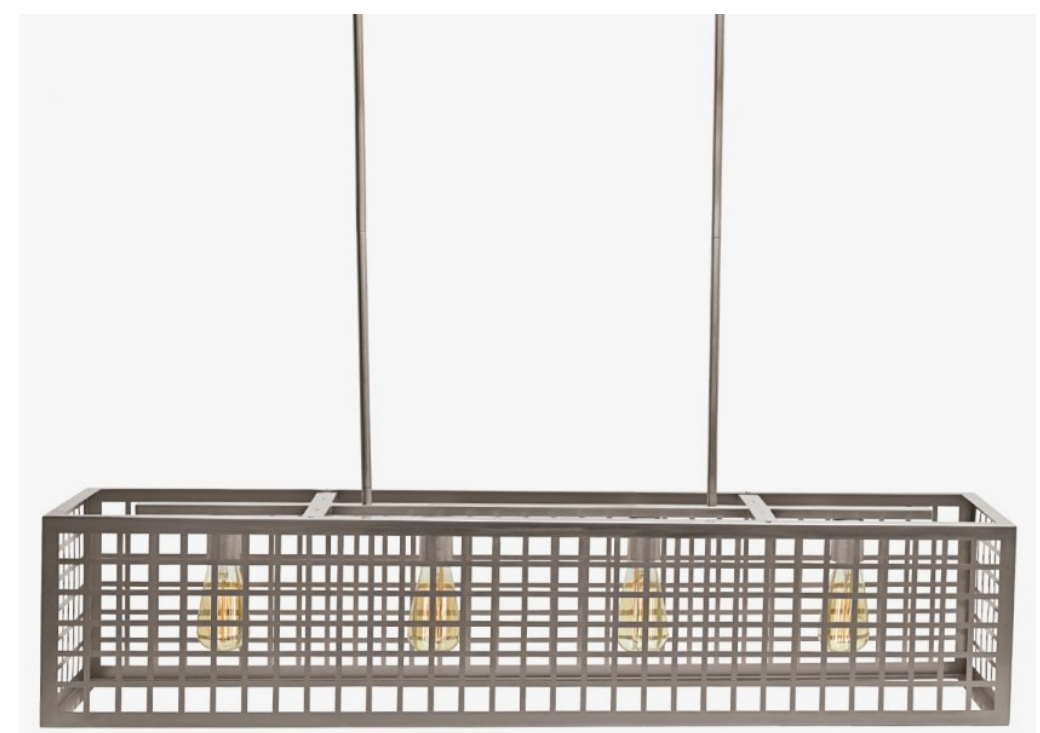

HJ Scott Abbey Collection Light $579.99

$579.99

Introducing HJ Scott's newest light from the Abbey Transitional Collection. Both feminine and masculine features converge to create an industrial chic chandelier. Brushed chrome rectangular metal caged design with removable textured linen shade gives it a filtered light look.

- 10" x 45" light perfect for a 7 or 8-foot table
- Comes with double hook plates for a finished look & easy installation
- Includes segmented poles - accommodates ceilings up to a 14-ft tall
- Sturdy Brushed Chrome metal cage
- Lined shade provides a filtered light look
- Shade has thick walled construction for longevity and maximum light diffusion