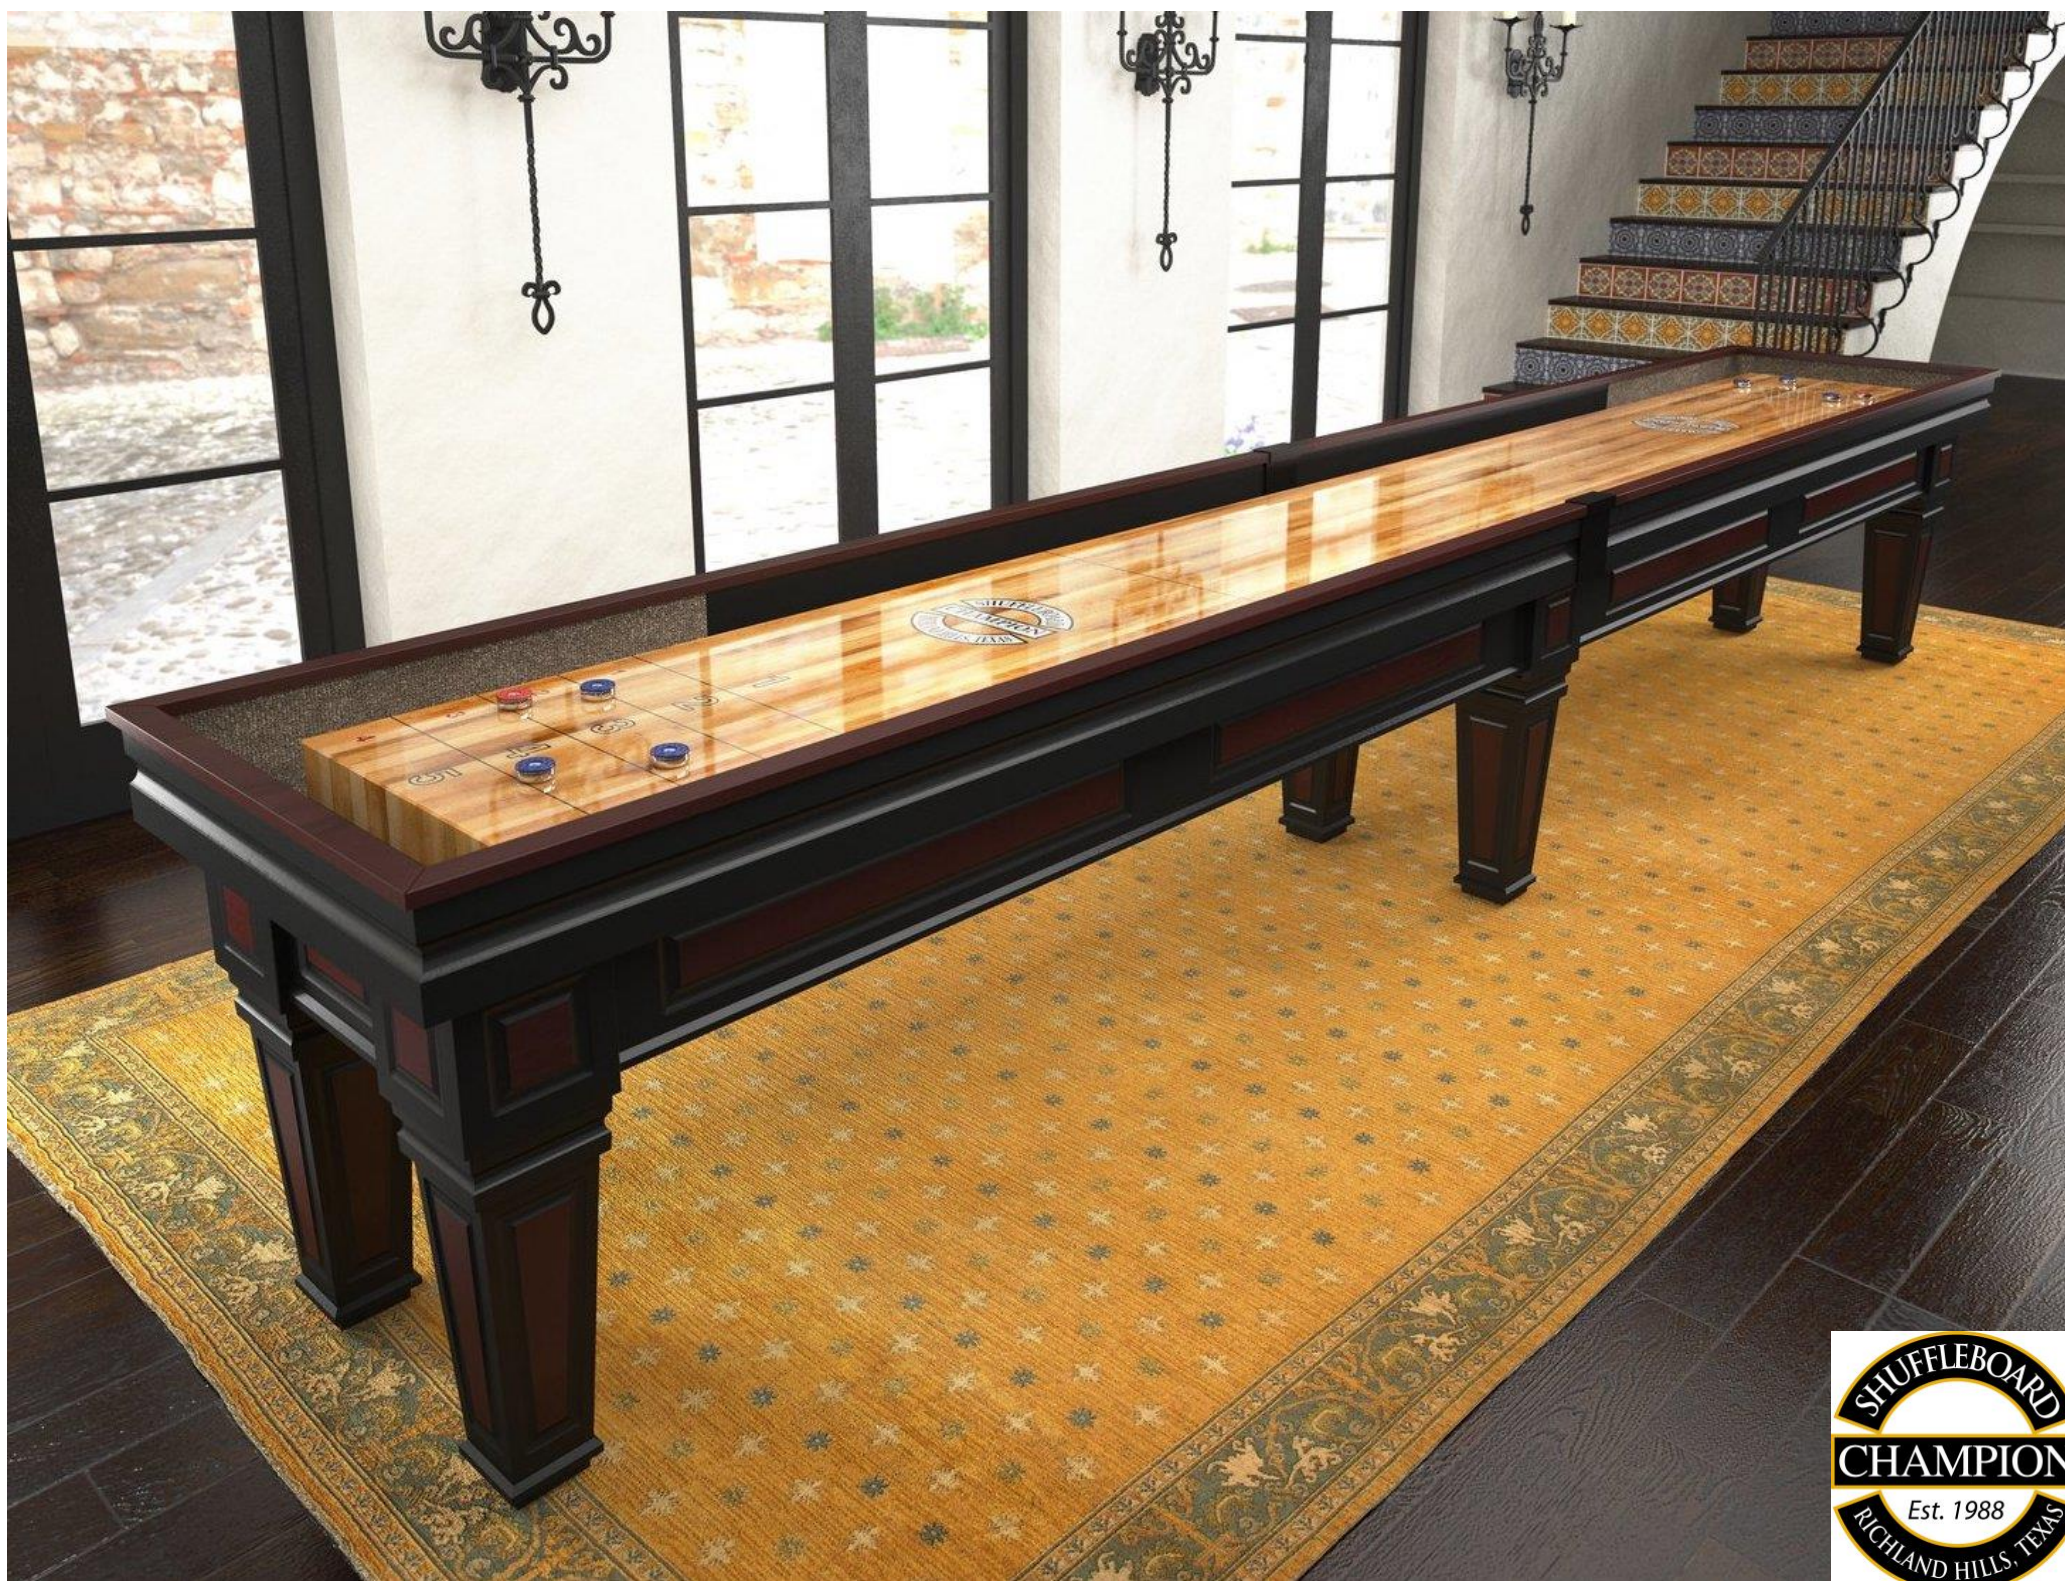

The Worthington shuffleboard table is in a class by itself. With hints of an Italian Gothic style the Worthington cabinet captures your attention with the richness of colors like aged black and deep cherry and the strong classical influence of Italy. The quality and craftsmanship endures over time and this sense of style gains character with age and use.

The playfield remains the cornerstone of any Champion Shuffleboard table with a polymer playing surface that never needs refinishing.

### Standard Features

- Solid maple cradles and legs
- Polymer finish playfield (needs no resurfacing)
- We can match any stain
- Patented Handicap Scoring - Makes game play faster and allows players of different skill levels to play each other