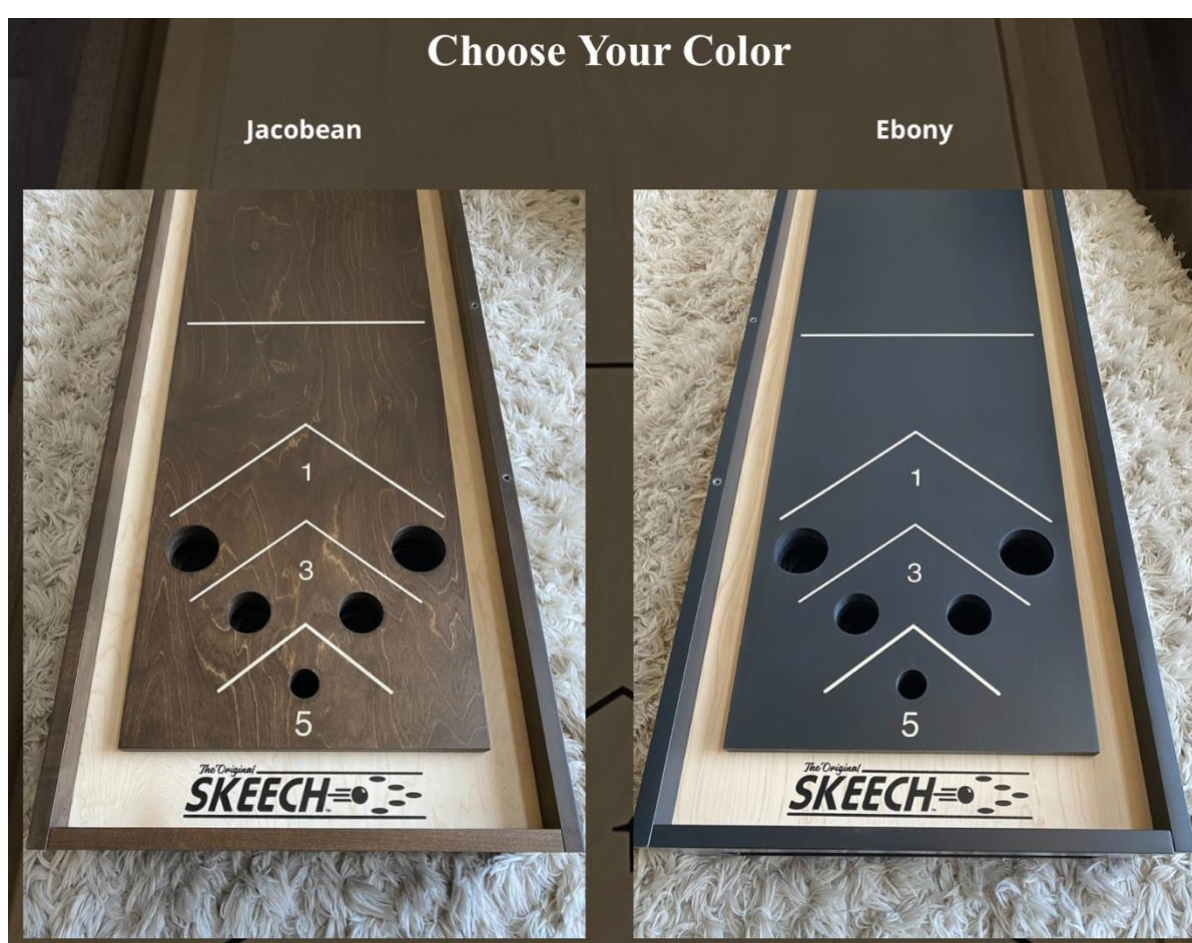

The Original Skeech Table plus Drink Holders for each end of the table and a 2'x3' Framed Rules Board.

\$4,199.00

The Original Skeech! A NEW table game for your home where you face off with your opponent in a head to head battle. This sleek, one of a kind design requires little to no maintenance and is certain to set your game room apart.

The Original Skeech was created by Josh & Zach from a game their family started playing on the beach in South Carolina. The beach game is played by rolling bocce balls on the sand between two sets of holes to score points. This game is like playing Skee-Ball on the beach...hence, the name Skeech!

They brought the beach game inside to a 8' x 20" table top playing surface. This fun, exciting game can be played anytime, anywhere. The Original Skeech is a game like no other and now you don't have to be on a beach to enjoy it!

It's time for something fresh on the scene...

Roll with us and Get Your Skeech On!

Features:

- Sleek table design to save space (8 ft. X 20 in.)
- Multiple games in one.
- Roll steel balls into differently sized holes at opposite ends of the table.
- Score 1 point for large holes, 3 points for medium holes and 5 points for the lone small hole.
- First to 21 points wins, unless opponent ties, taking it to sudden death.
- Finish a game in just 3 to 5 minutes!
- One on One or Team Play