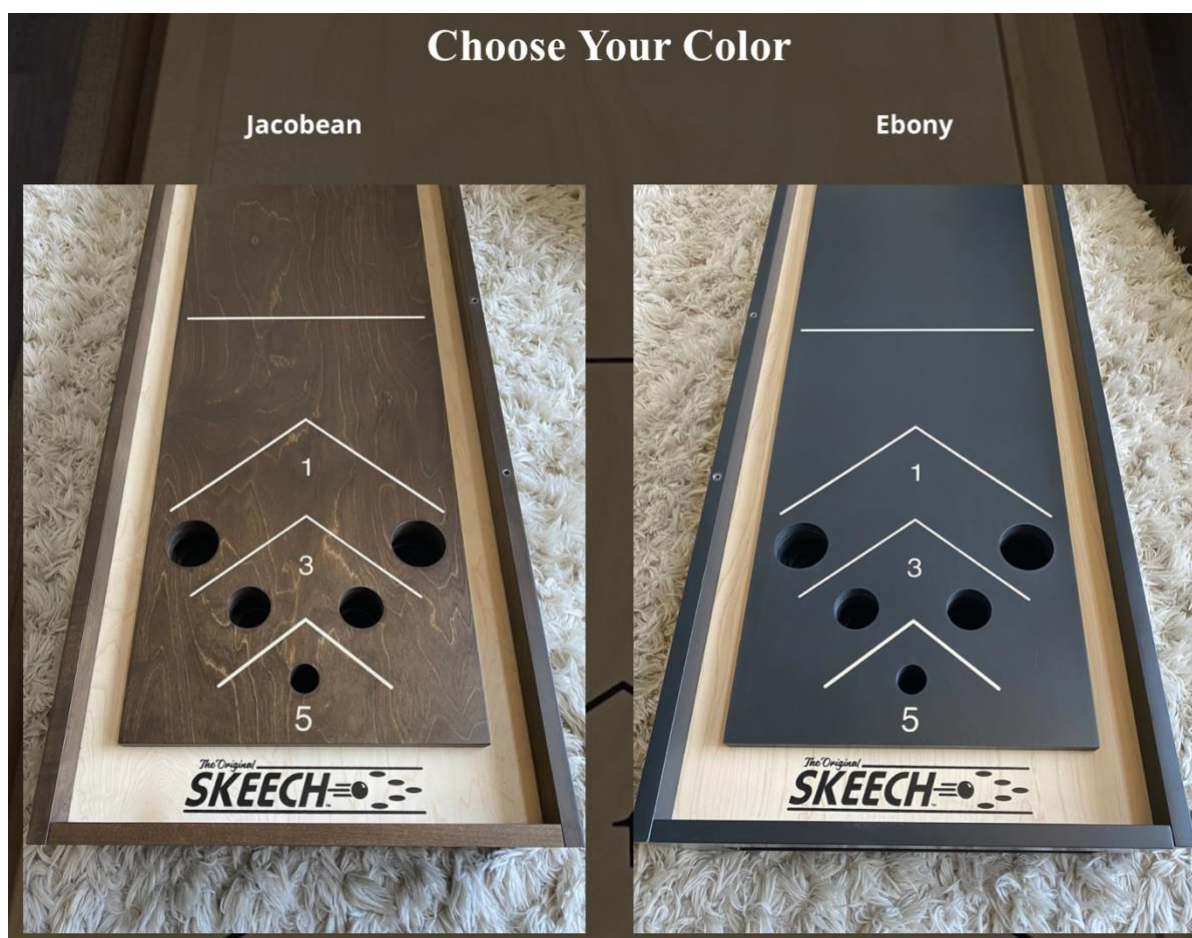

Skeech offers something fresh and unique to your entertainment space. Skeech is equally as entertaining as billiards, shuffleboard, ping pong, foosball or air hockey. Plus it requires less space and can be played in half the time. A simple but engaging game, Skeech can be played by just about anyone who can roll a ball! If you're looking to invigorate your game room...creating memories, laughter and happiness when you entertain...The Original Skeech is the answer!!

The Original Skeech was created by Josh & Zach from a game their family started playing on the beach in South Carolina. The beach game is played by rolling bocce balls on the sand between two sets of holes to score points. This game is like playing Skee-Ball on the beach...hence, the name Skeech!

They brought the beach game inside to a 8' x 20" table top playing surface. This fun, exciting game can be played anytime, anywhere. The Original Skeech is a game like no other and now you don't have to be on a beach to enjoy it!

It's time for something fresh on the scene...

Roll with us and Get Your Skeech On!

Features:

- Sleek table design to save space (8 ft. X 20 in.)
- Multiple games in one.
- Roll steel balls into differently sized holes at opposite ends of the table.
- Score 1 point for large holes, 3 points for medium holes and 5 points for the lone small hole.
- First to 21 points wins, unless opponent ties, taking it to sudden death.
- Finish a game in just 3 to 5 minutes!
- One on One or Team Play