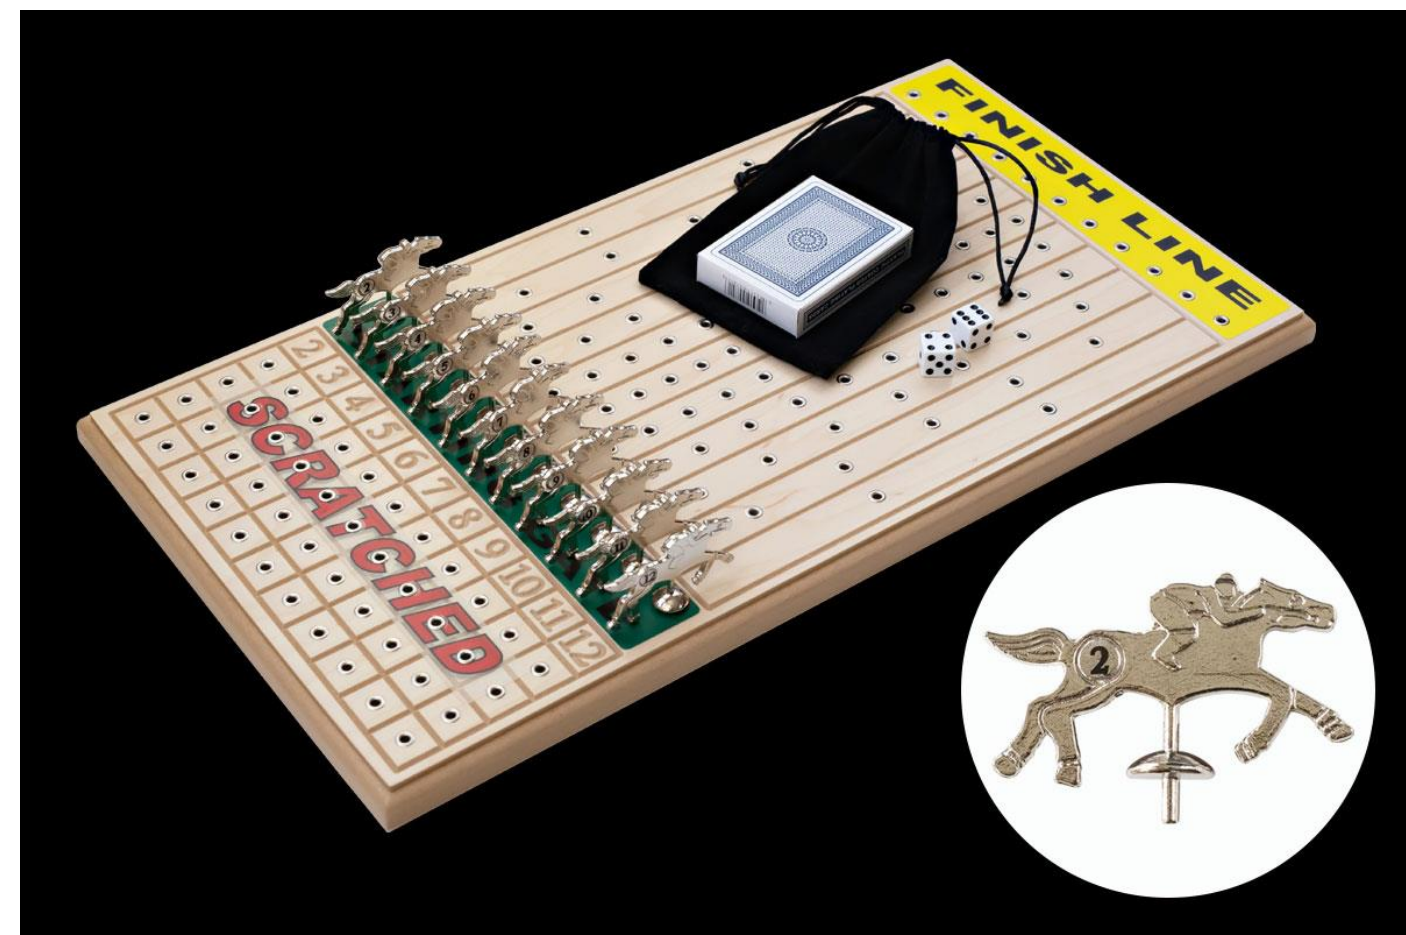

# Horseracing Gametop Maple

\$90.00

With our maple horseracing board game, everyone can be a winner when the racetrack is in your own home. This simple and exciting horseracing board game can be played with both small and large groups!

Our horseracing gametop version includes a maple veneer game board. Approximate dimensions are 11" x 21" x 3/4". The board game weighs nearly 5 lbs.

Line up the horses at the starting gate, deal the cards and begin rolling the dice to scratch horses and start building your "pot". The remaining horses race to the finish line. Hold the winning horse's card and you win!

These are the highest quality handcrafted horseracing board games available. The game board is a wood veneer playing surface built for longevity. Metal eyelets are inserted into each hole to protect the game for decades of entertainment. Breathe easy, the game is finished with an environmentally friendly water-based clear acrylic.

## INCLUDES:

- Playing Cards
- Pair of Dice
- 11-Numbered Metal Horses!
- Instructions