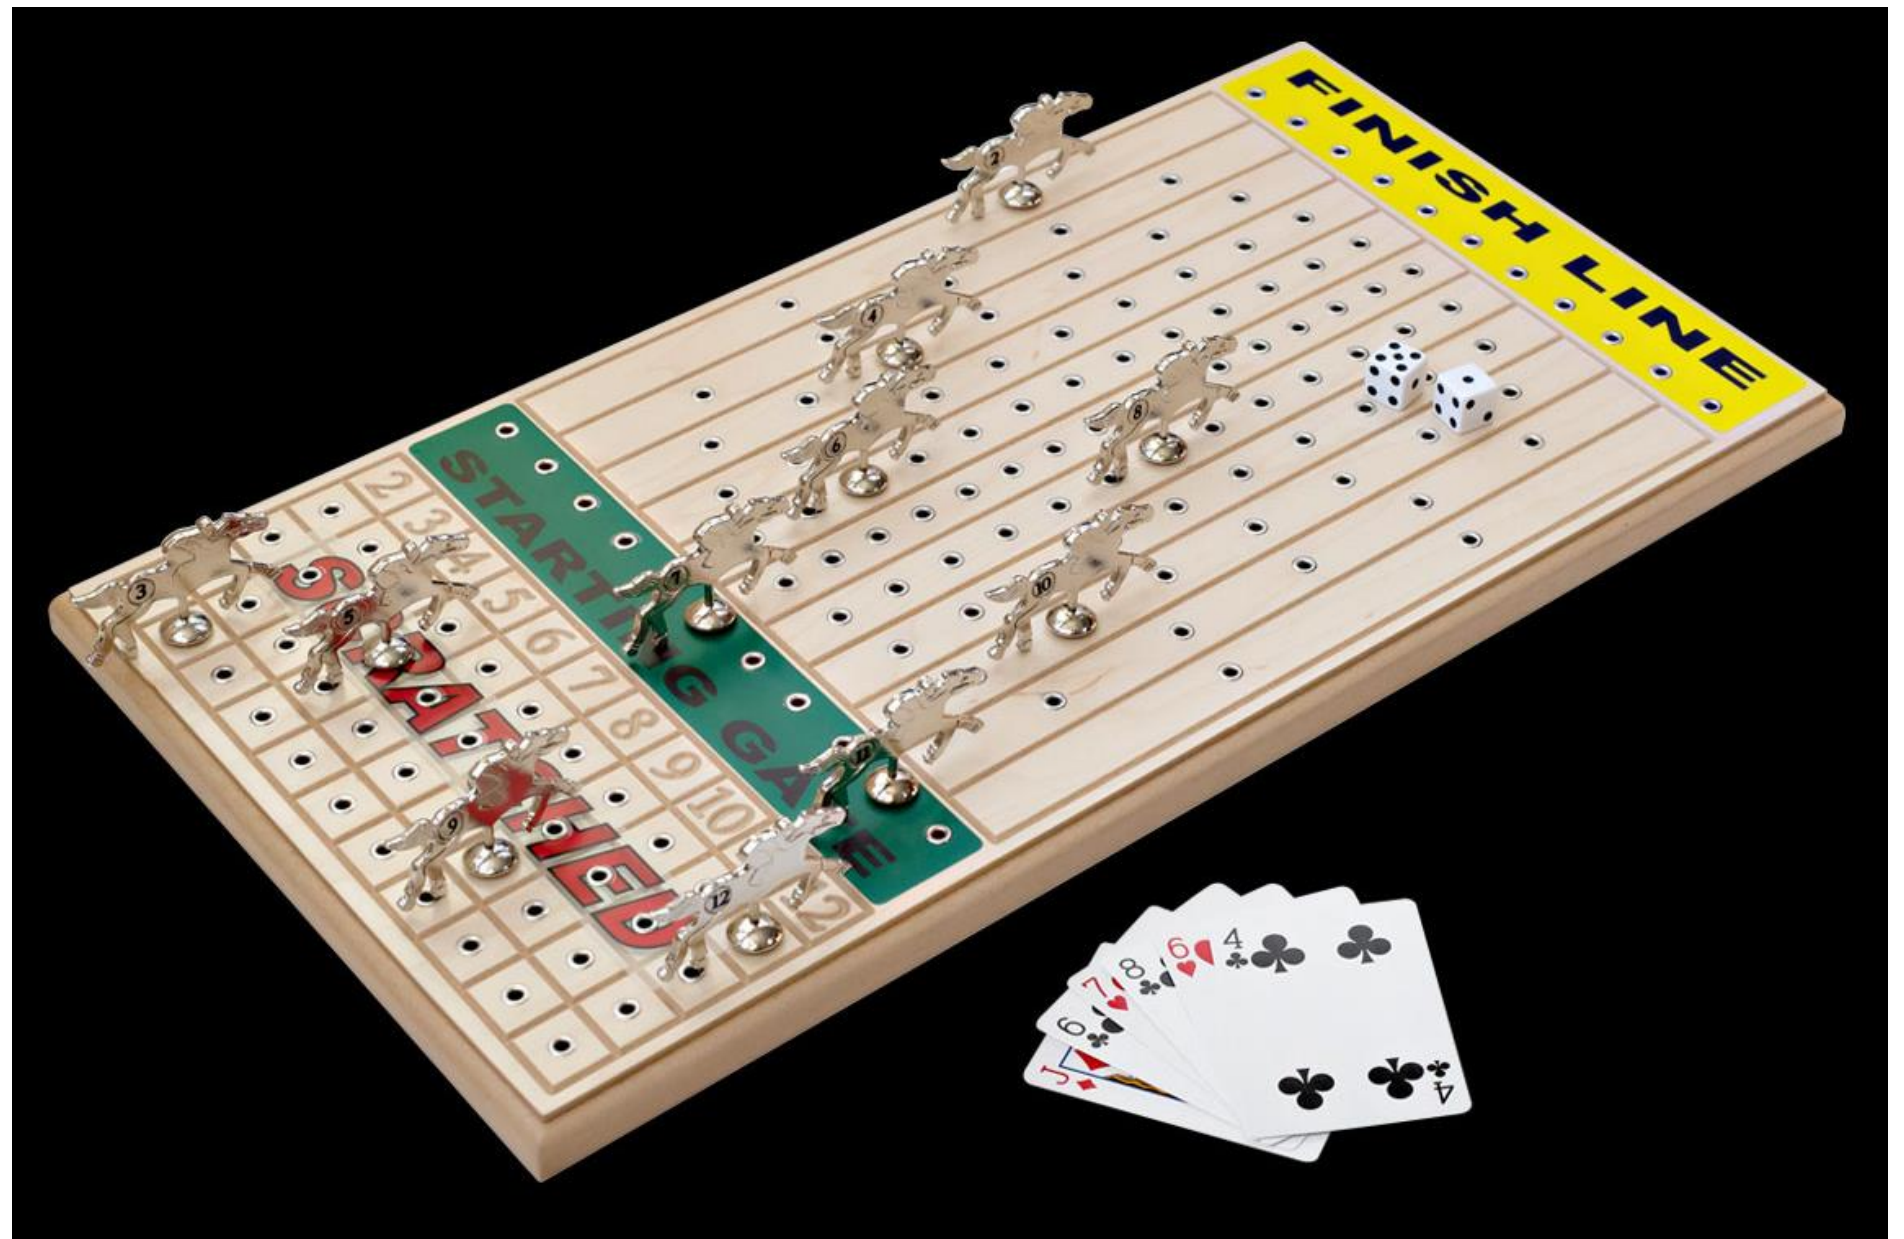

# Horseracing Gametop Maple

\$90.00

With our maple horseracing board game, everyone can be a winner when the racetrack is in your own home. This simple and exciting horseracing board game can be played with both small and large groups!

Our horseracing gametop version includes a maple veneer game board. Approximate dimensions are 11" x 21" x 3/4". The board game weighs nearly 5 lbs.

Line up the horses at the starting gate, deal the cards and begin rolling the dice to scratch horses and start building your "pot". The remaining horses race to the finish line. Hold the winning horse's card and you win!

These are the highest quality handcrafted horseracing board games available. The game board is a wood veneer playing surface built for longevity. Metal eyelets are inserted into each hole to protect the game for decades of entertainment. Breathe easy, the game is finished with an environmentally friendly water-based clear acrylic.

## INCLUDES:

- Playing Cards
- Pair of Dice
- 11-Numbered Metal Horses!
- Instructions