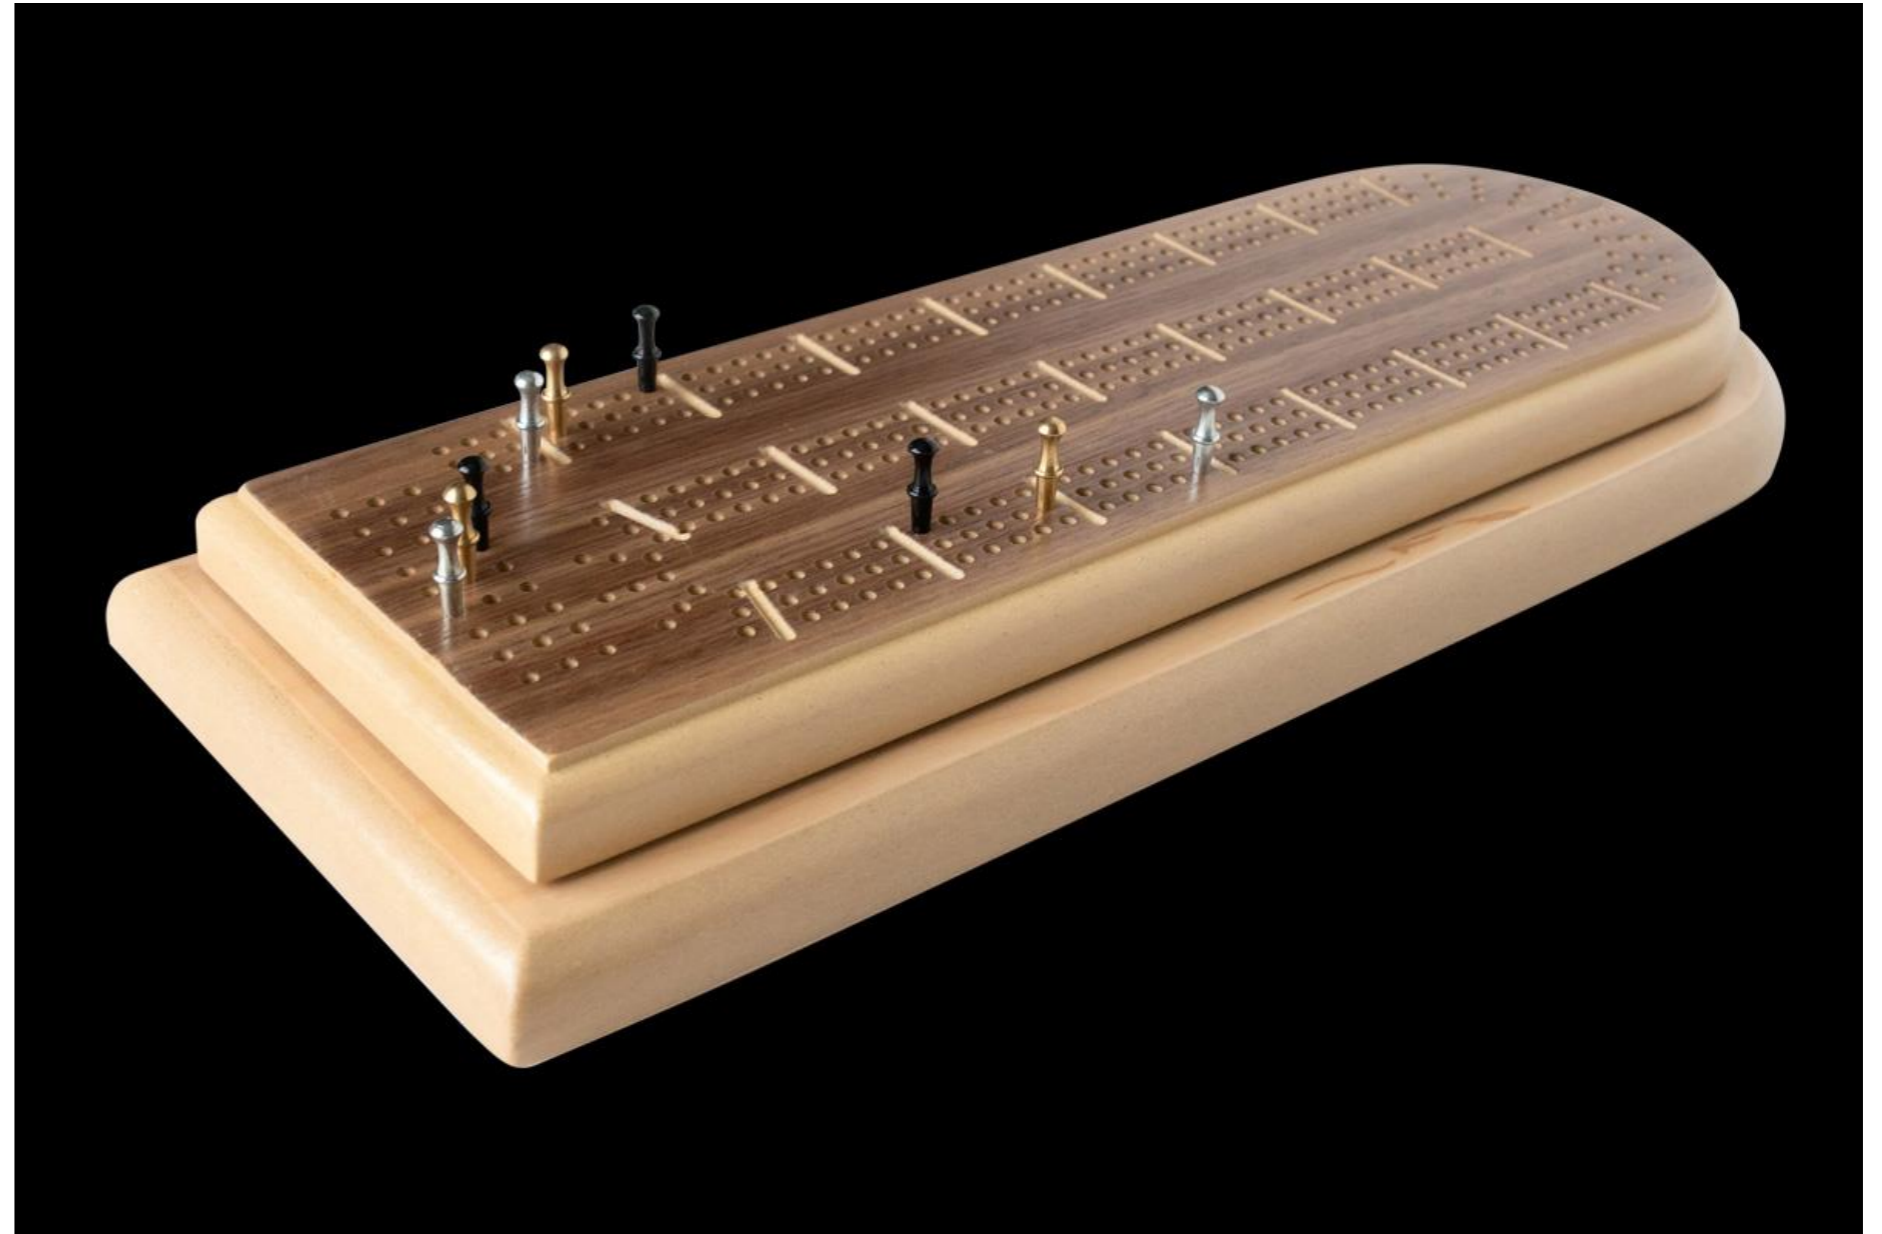

## Cribbage Game

\$72.00

This beautiful walnut and maple 3-track board allows for easy score keeping. Rotate board to find deck of cards and pegs stored below.

Approximate dimensions are 18 1/2" x 6 1/2" x 2".

Game weighs nearly 3 lbs.

### INCLUDES:

- Game Board
- Playing Cards
- 3 – Sets of Metal Pegs  
Black, Silver and Gold