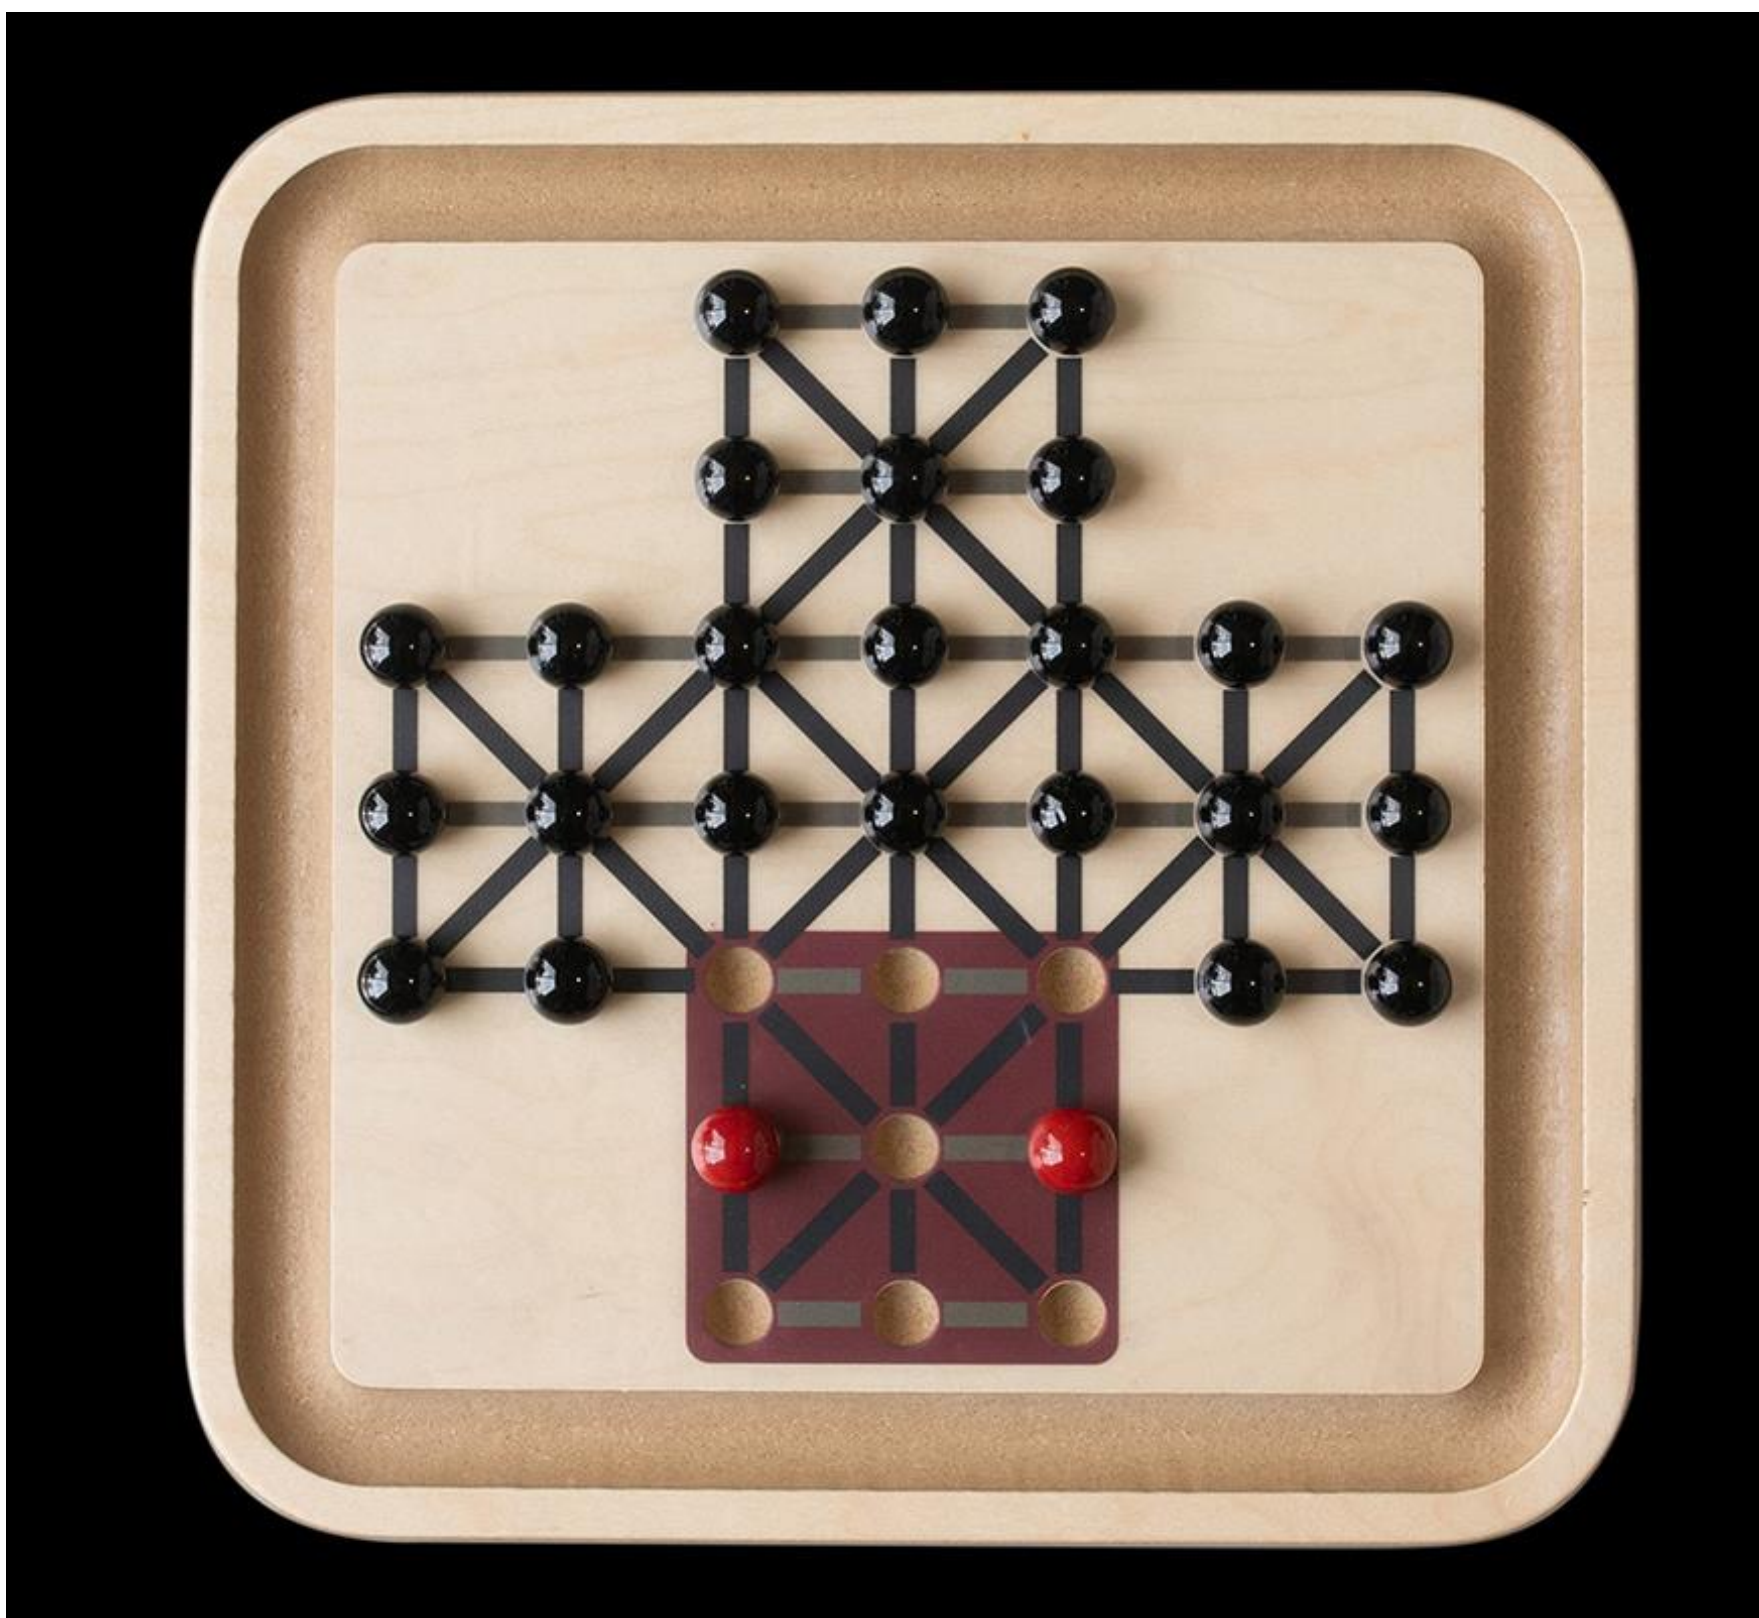

## Assault Game

\$45.00

Created by a local inventor! Attackers and Defenders take turns trying to outsmart each other to occupy the castle!

Assault is a unique board game for two players. There are two Defenders against 24 Attackers. The design of the board and the rules make for a balanced contest.

Approximate dimensions are 11 3/4" x 11 1/2" x 1 1/2".  
Game weighs nearly 3 lbs.

### INCLUDES:

- Game Board
- 24 – Black Marbles
- 2 – Red Marbles
- Instructions