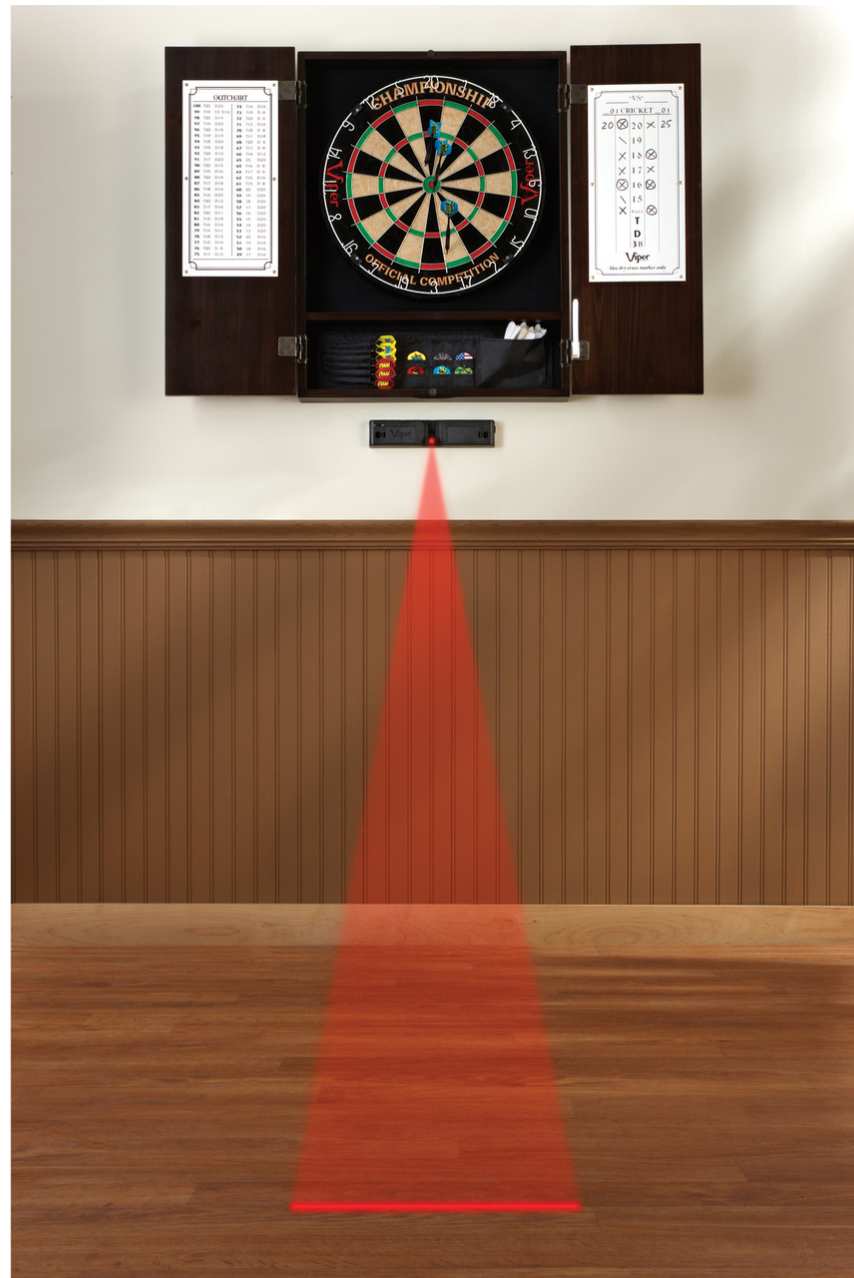

VIPER LASER DART LINE

\$24.99

The latest high tech innovation in dart throw lines is here in the Viper Laser Dart Throw Line! Never worry about sticking throw lines down to your beautiful floors again as the Laser Throw Line projects a concentrated beam of light to indicate where you should be standing. The adjustable laser light allows you to place the line at any height, and you can project it to any distance, perfect for players of both steel tip and soft tip darts. The Viper Laser Throw Line mounts quickly and easily to any wall your dart board sits on with included mounting hardware. The throw line operates on four AA batteries for a great cord free look! Sticky throw lines are a thing of the past with the Viper Laser Dart Throw Line!

- A high-tech way to mark your dart throw line.
- Perfect for players of both steel tip and soft tip as the line is adjustable.
- Set the marker once and there's no need to worry about moving or adjusting once the game starts.
- Mounts quickly and easily to the wall, mount once and never think about it again.
- Powered by four AA batteries for a cord free experience (Not Included)
- Optional 5v DC 1000mA Adapter available.